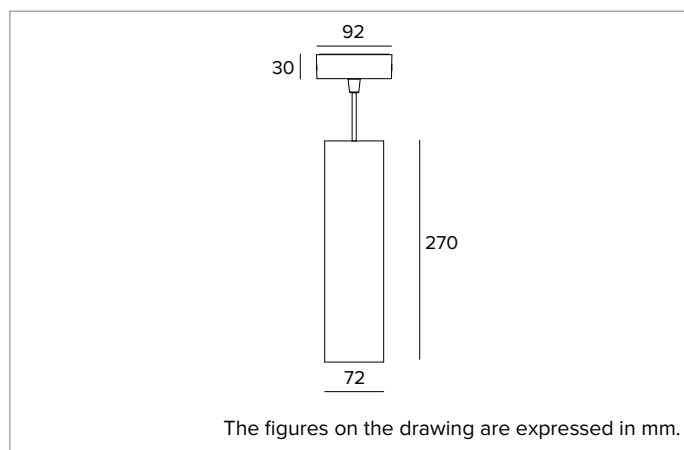

1T9792EL | LABEL 7 - Suspension

LED suspension fixture for direct light emission powered by mains voltage

	3000K	H(m)	D(m)	Emax(lx)		
	Ra90		16°			
	Fixture Power	12W	1	0.28	7674	
	Source Flux	1451lm	2	0.56	1918	
	Fixture Flux	965lm	3	0.84	853	
	Efficacy	83lm/W	4	1.11	480	
TS1871	I _{max} =5289cd/klm	I _{max}	7674cd	5	1.39	307

SOURCE

High efficiency Chip on Board LED Ra90. 2700K-3500K on request.

Energy efficiency class: D

Nominal power: 10W

Nominal flux: 1451lm

Colour rendering index: 90

Rf: 92

Rg: 101

CCT nominal: 3000K

Lifetime (L80/B10): >50000h tq +25°C

ILLUMINOTECHNICAL CHARACTERISTICS

SP Version - metallised polycarbonate precision optics, a holographic diffusion filter and a black silicone cut off ring.

Colour and finish: Plaster white

Dimensions: D=72mm

Weight: 1.26Kg

Degree of protection: IP20

ELECTRICAL CHARACTERISTICS

Electronic ON-OFF version with the power supply integrated in the body of the fixture. Luminaire compliant with EN 60598-2-22 for power supply from a centralised emergency system CPSS (Central Power Supply System), not incorporated in the luminaire - high risk areas excluded. The default power and flux are 100% in AC and 100% in DC.